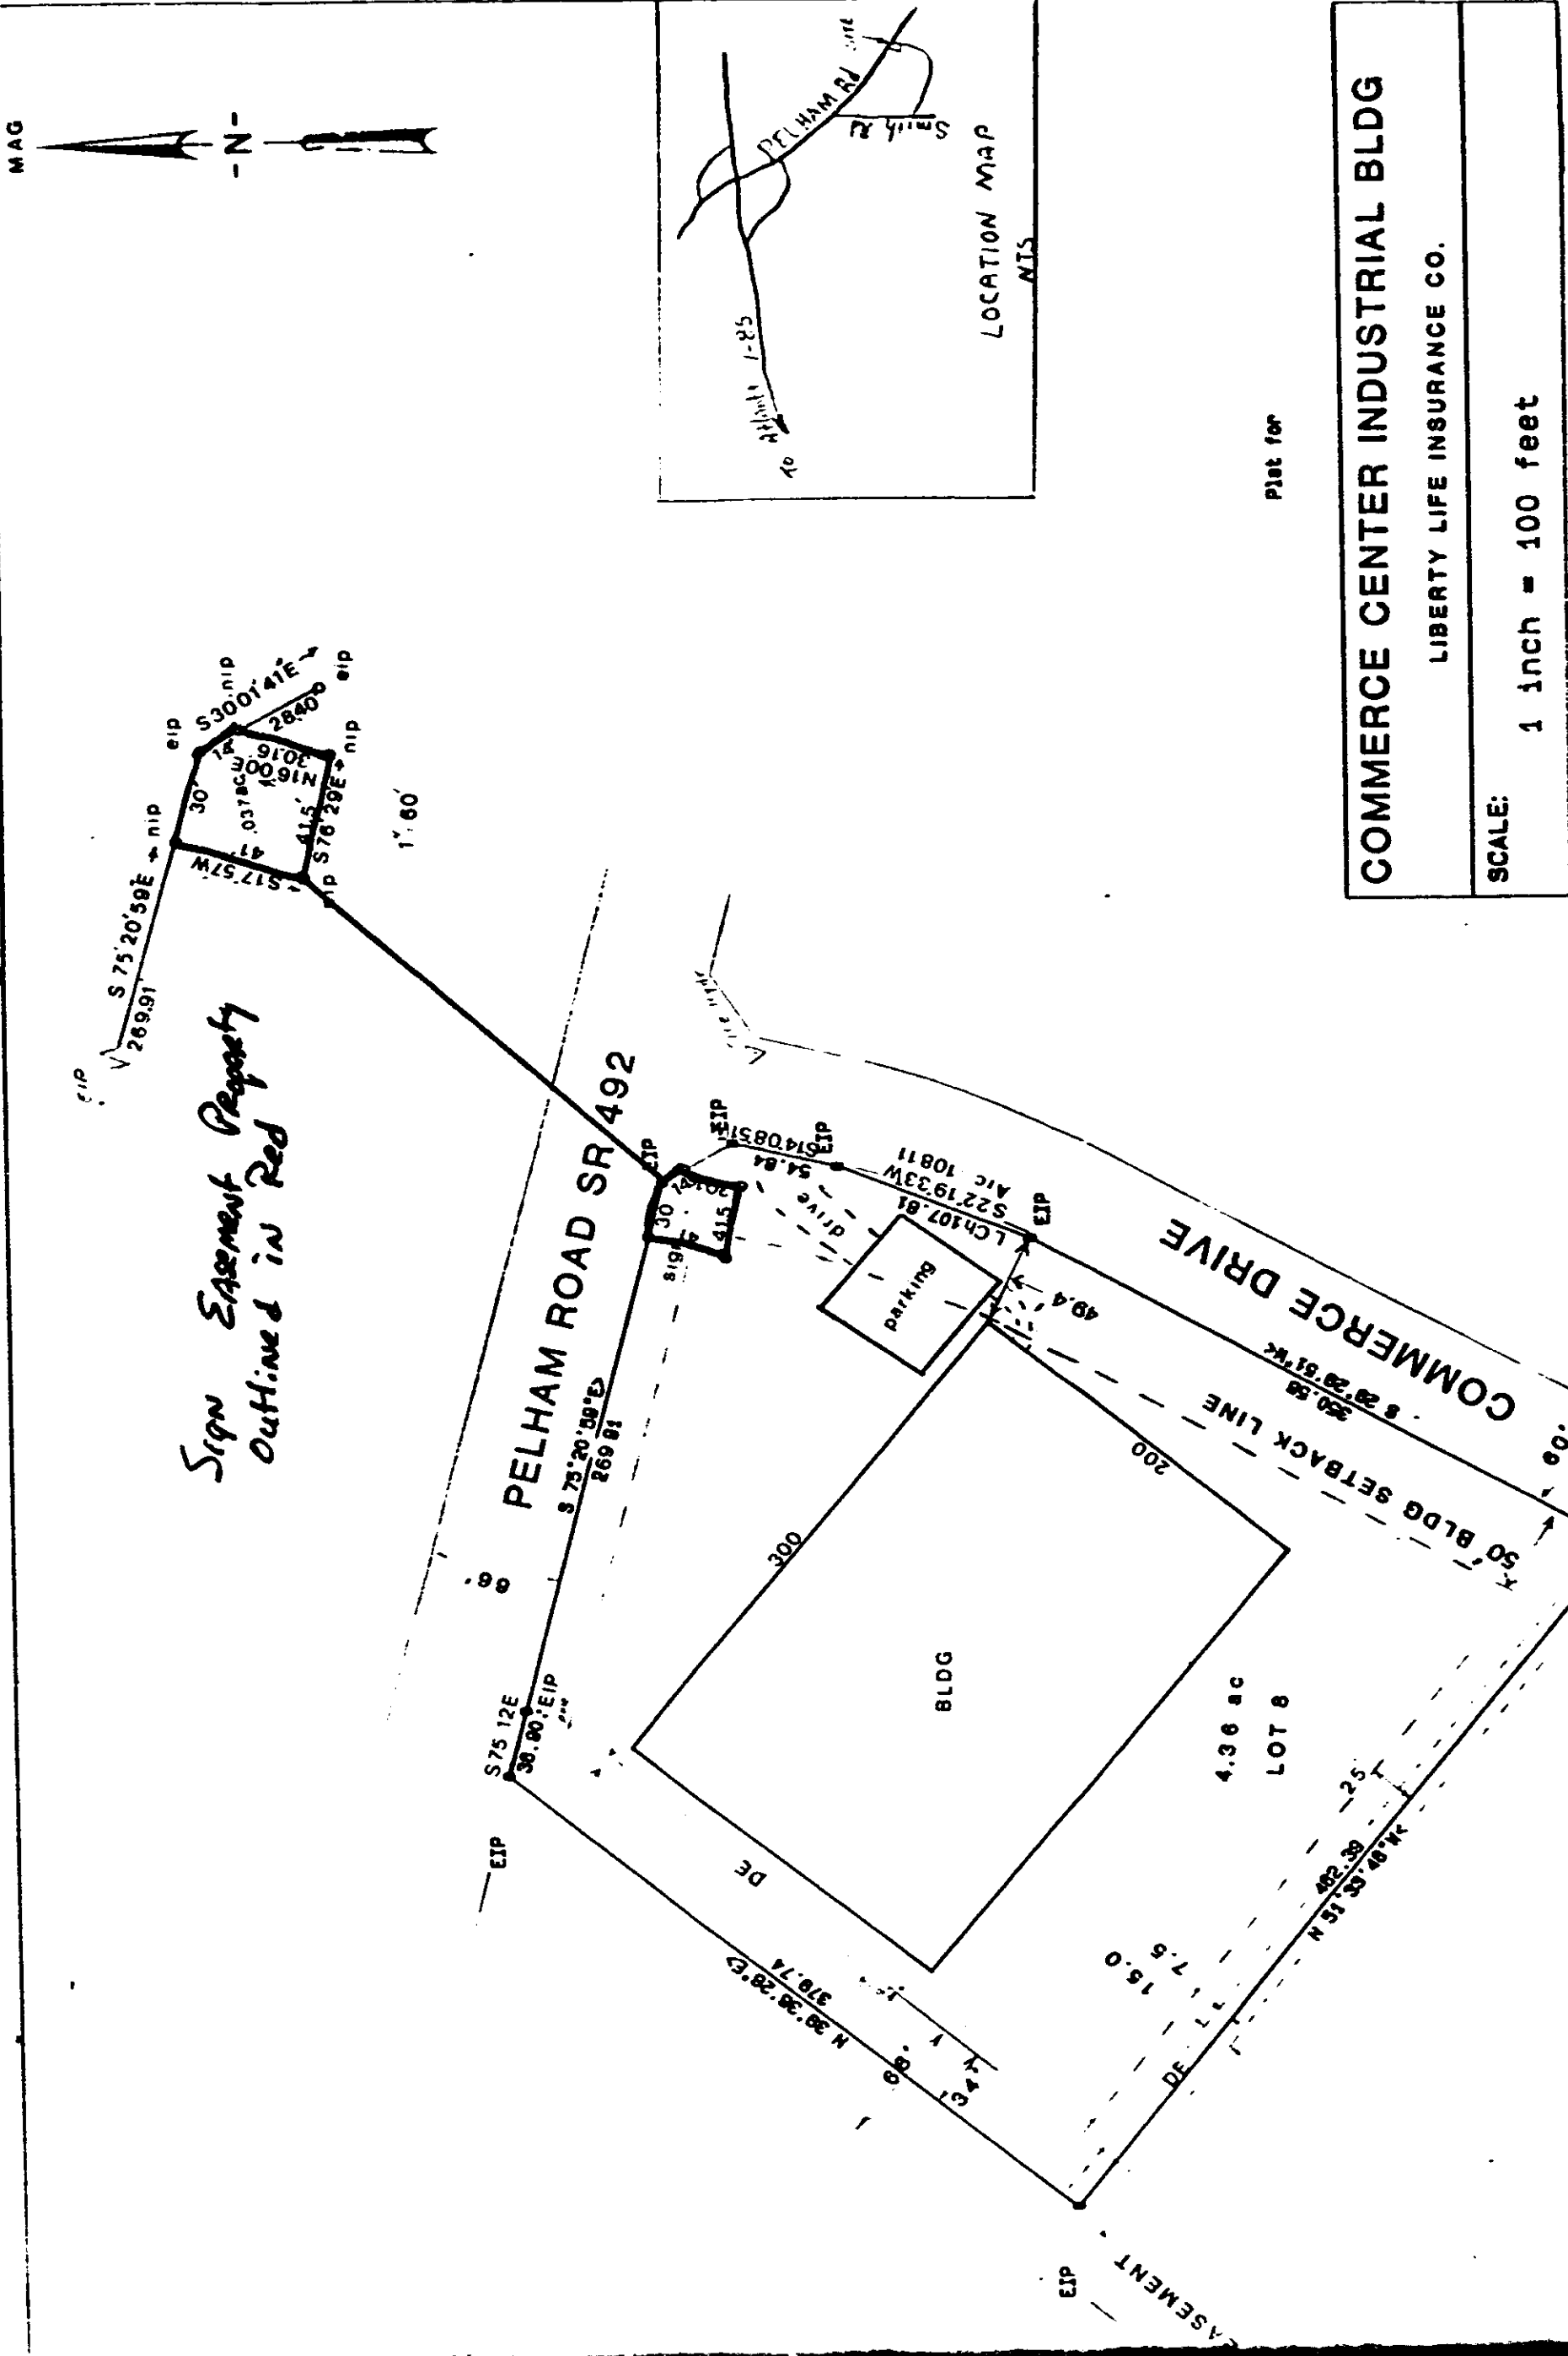

Exhibit A

Plot for

COMMERCE CENTER INDUSTRIAL BLDG

LIBERTY LIFE INSURANCE CO.

SCALE: 1 inch = 100 feet

4328 W.2

992